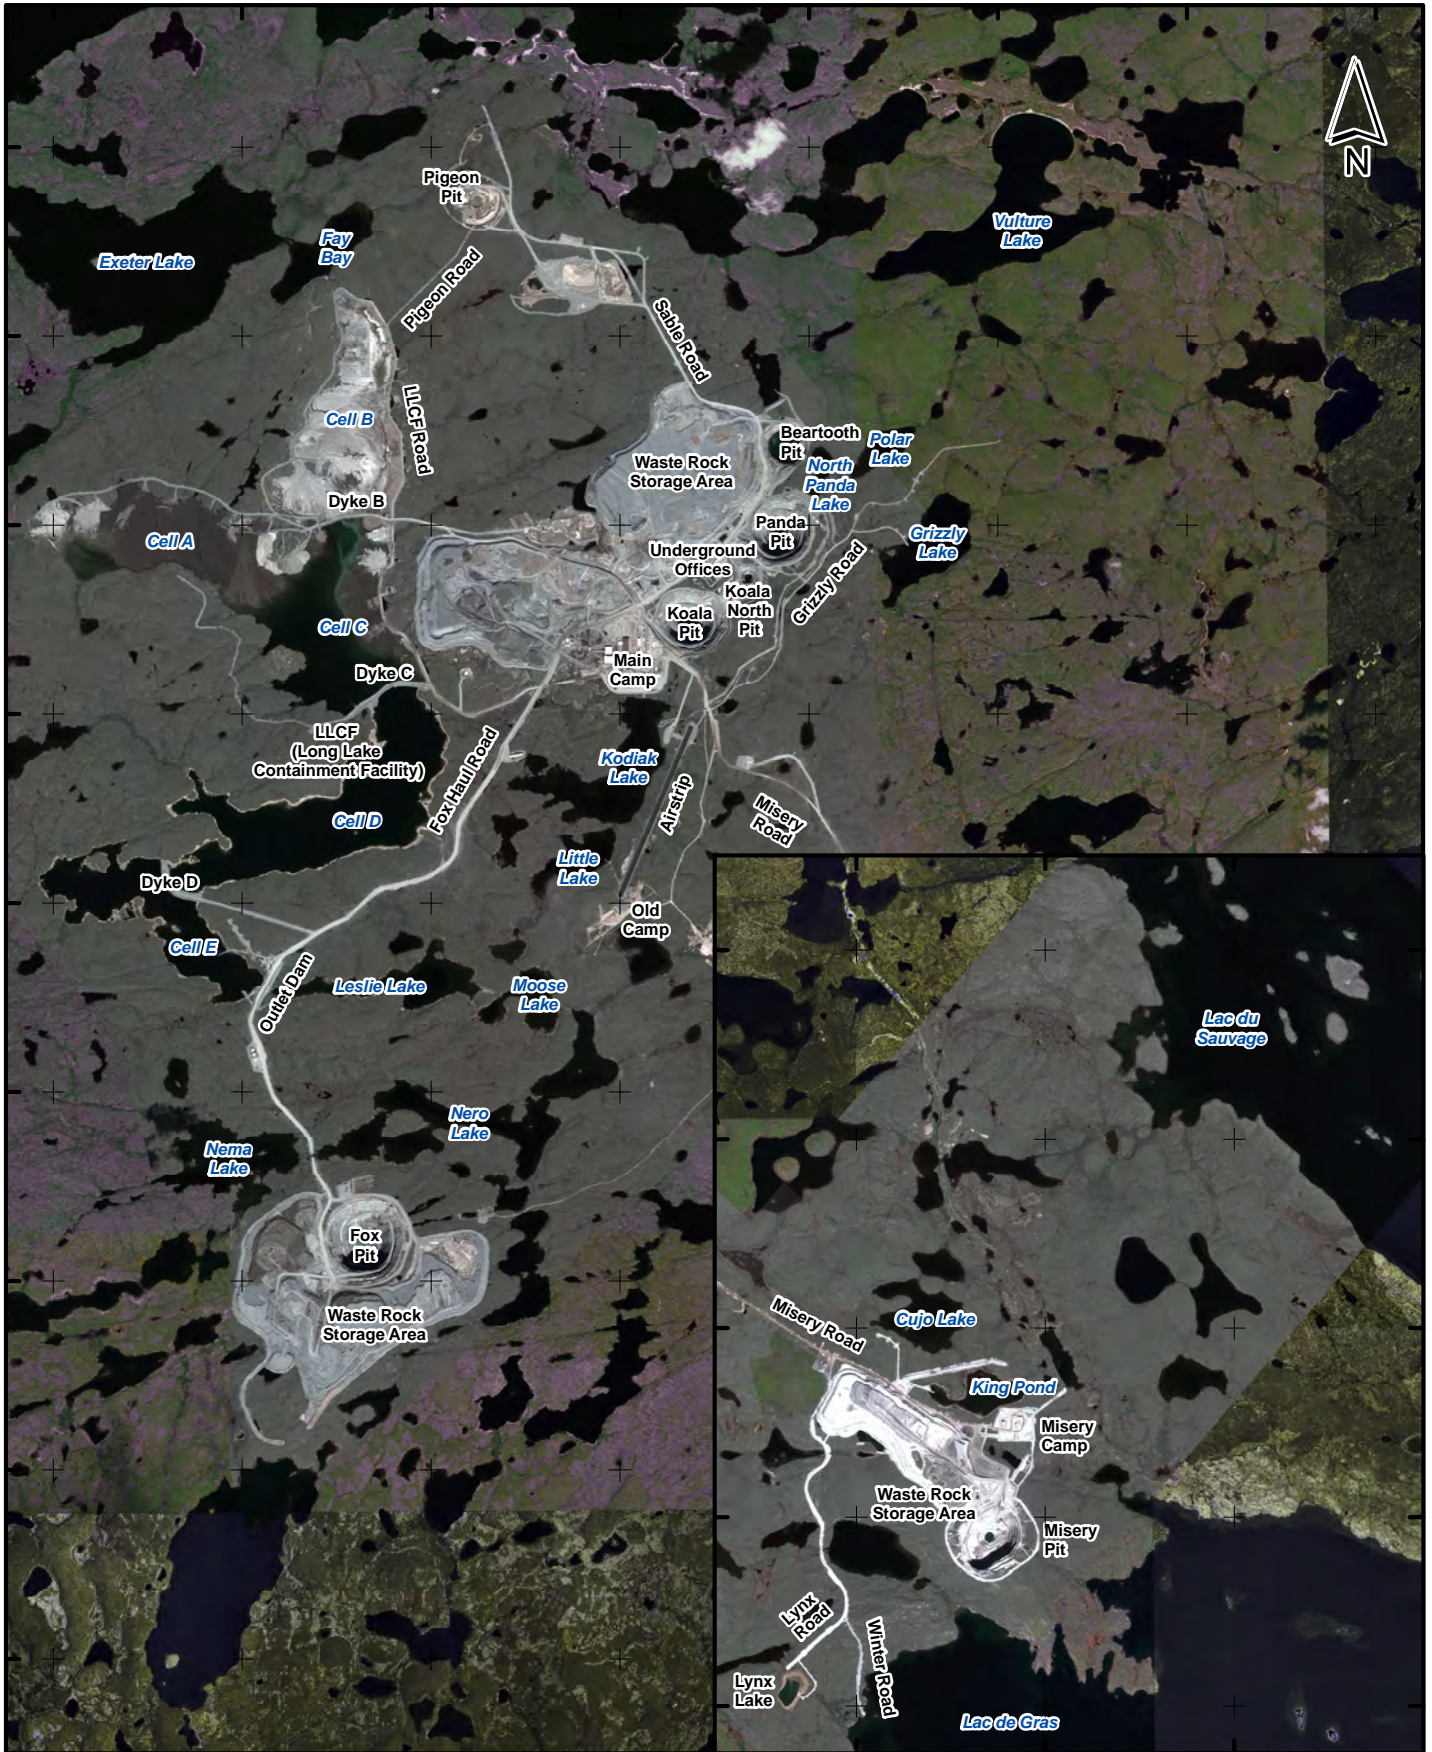

**Ekati Diamond Mine  
Satellite Imagery**

1:80,000

Imagery Acquired Jul-Aug 2015 / Map Revised 29 Oct 2015

512000 514000 516000 518000 520000 522000 524000 526000

7182000  
7180000  
7178000  
7176000  
7174000  
7172000  
7170000  
7168000  
7166000

538000 540000 542000

7166000  
7164000  
7162000  
7160000  
7158000

### Ekati Diamond Mine Satellite Imagery

1:80,000

Imagery Acquired Jul-Aug 2015 / Map Revised 29 Oct 2015